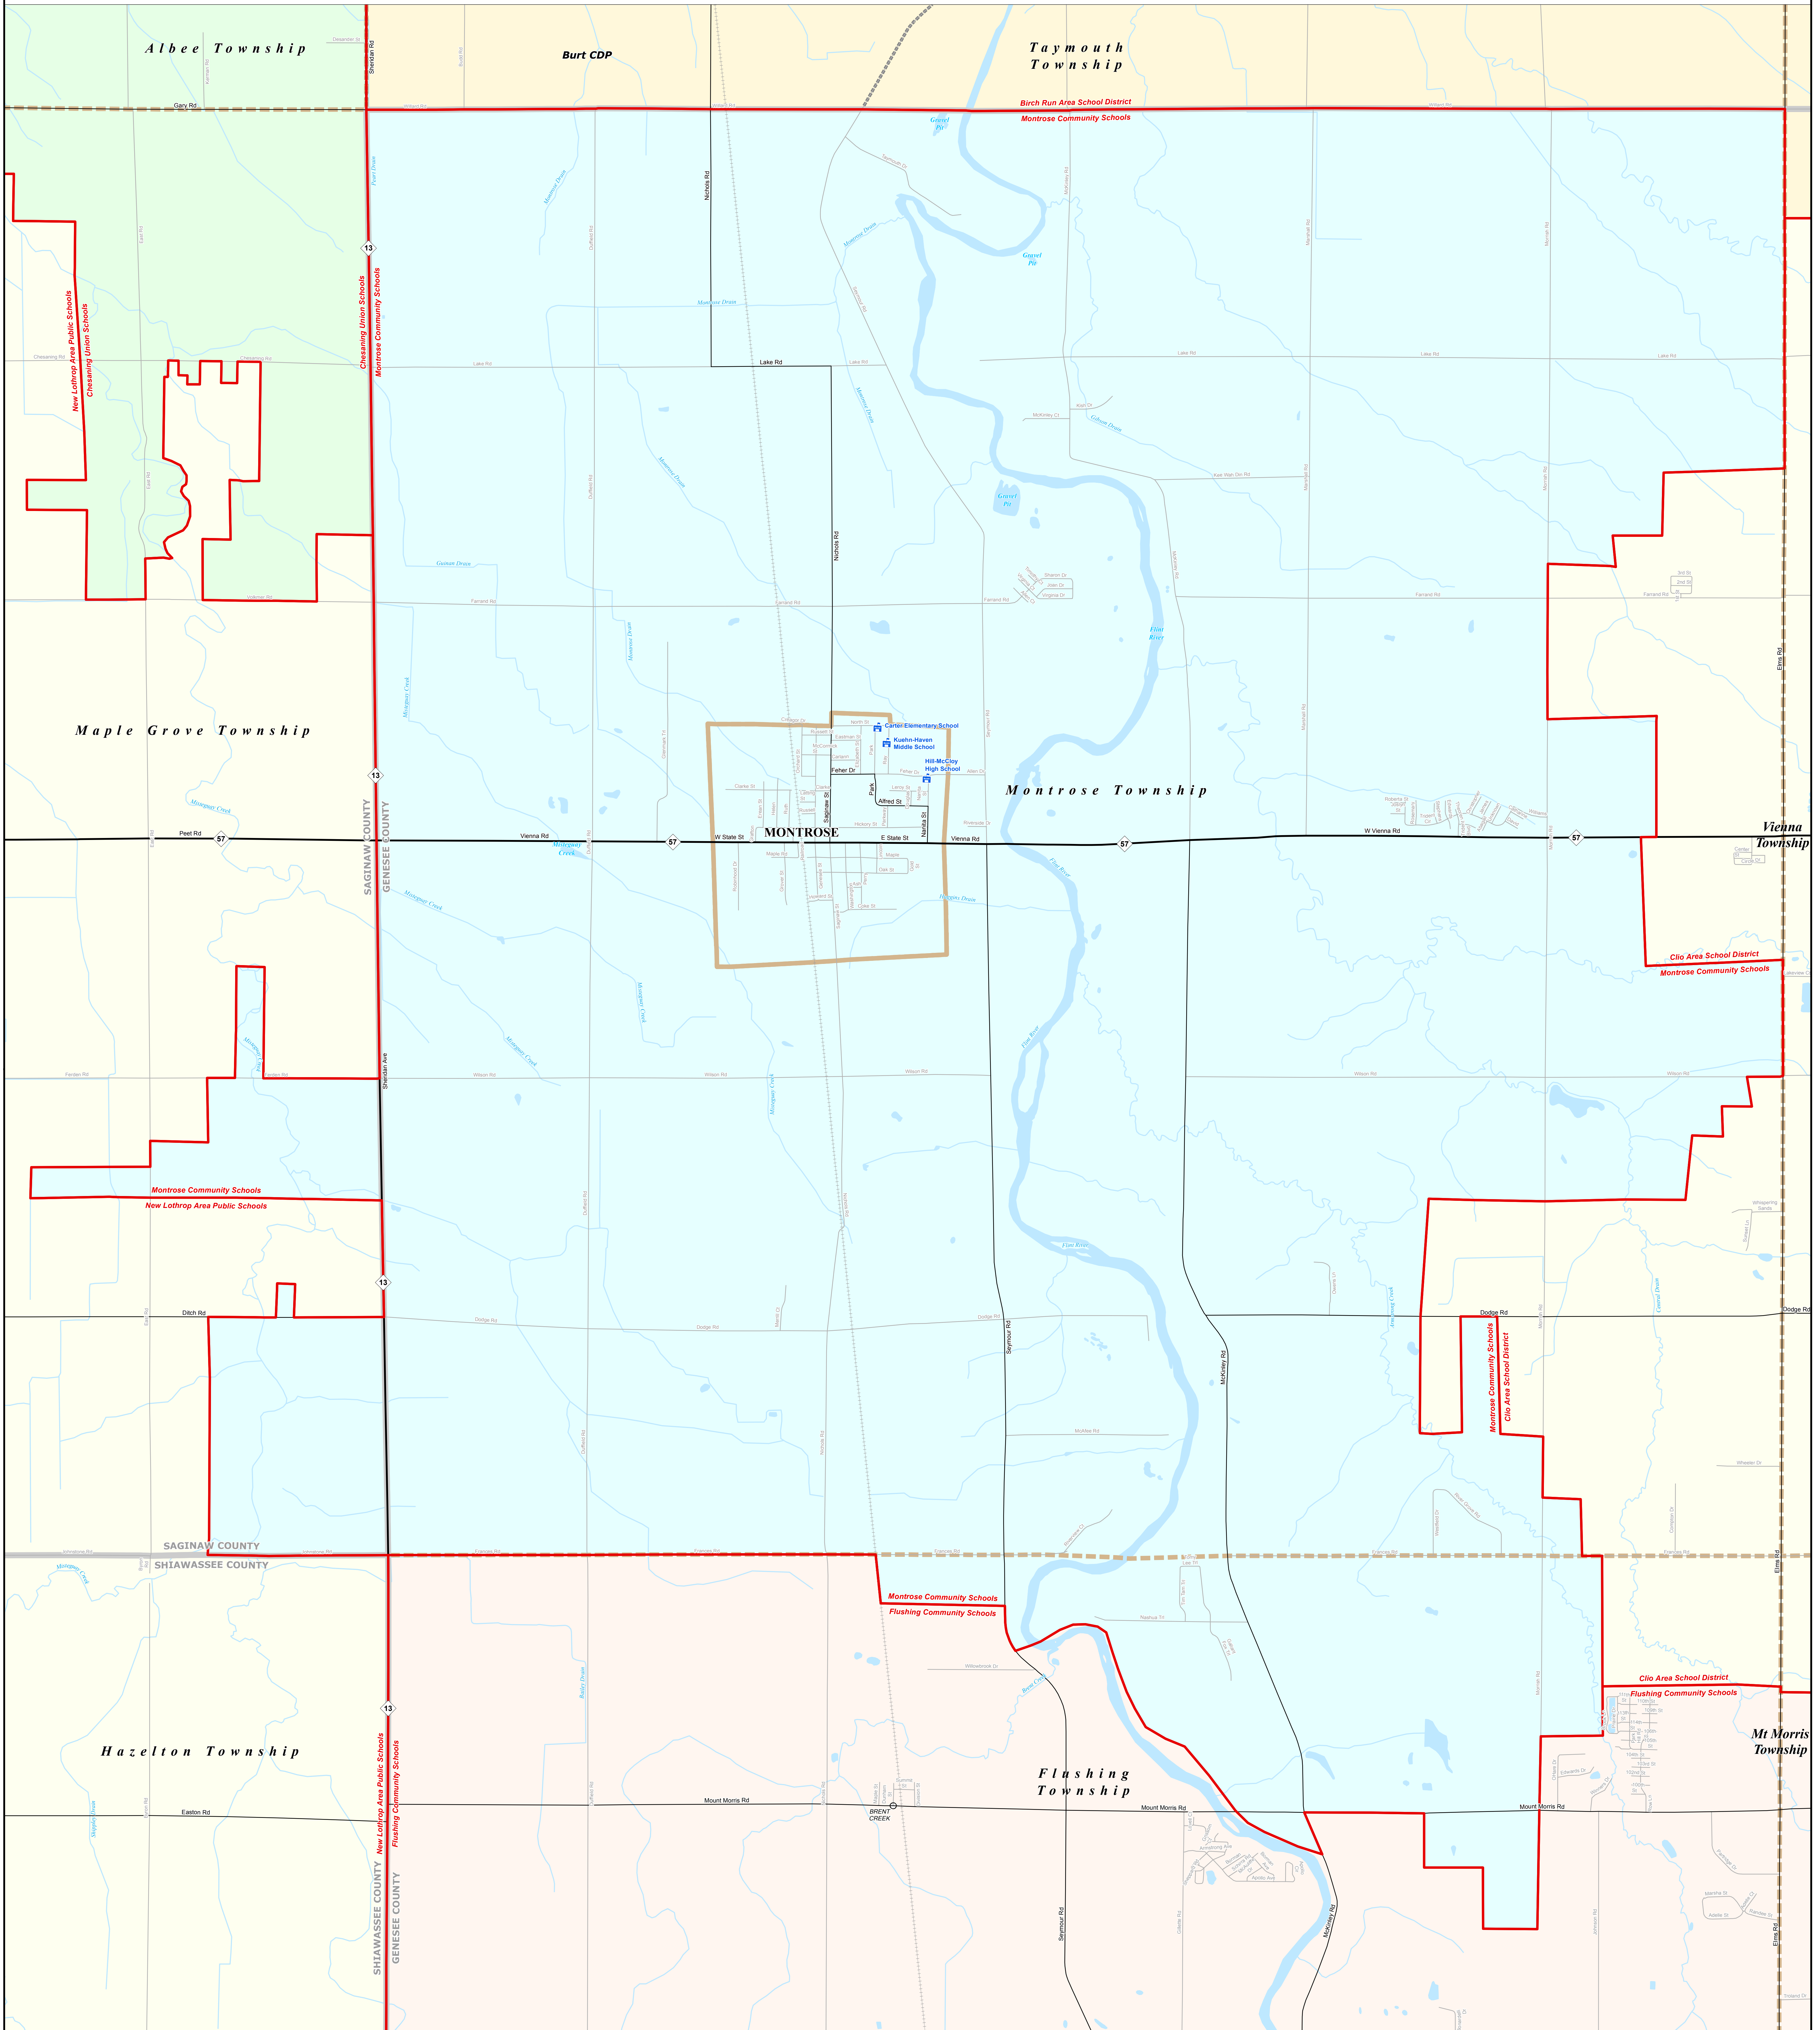

MONTROSE COMMUNITY SCHOOLS

Genesee ISD

*Note: Non K-12 School Districts identified with Asterisk (*) in Name

11/14/13

Legend

School District	School	Railroad
County	Unincorporated Place	Water Feature
City	River, Stream, or Drain	
Township	Freeway	
Village	Highway	
Census Designated Place	Primary Road	
	Local Road